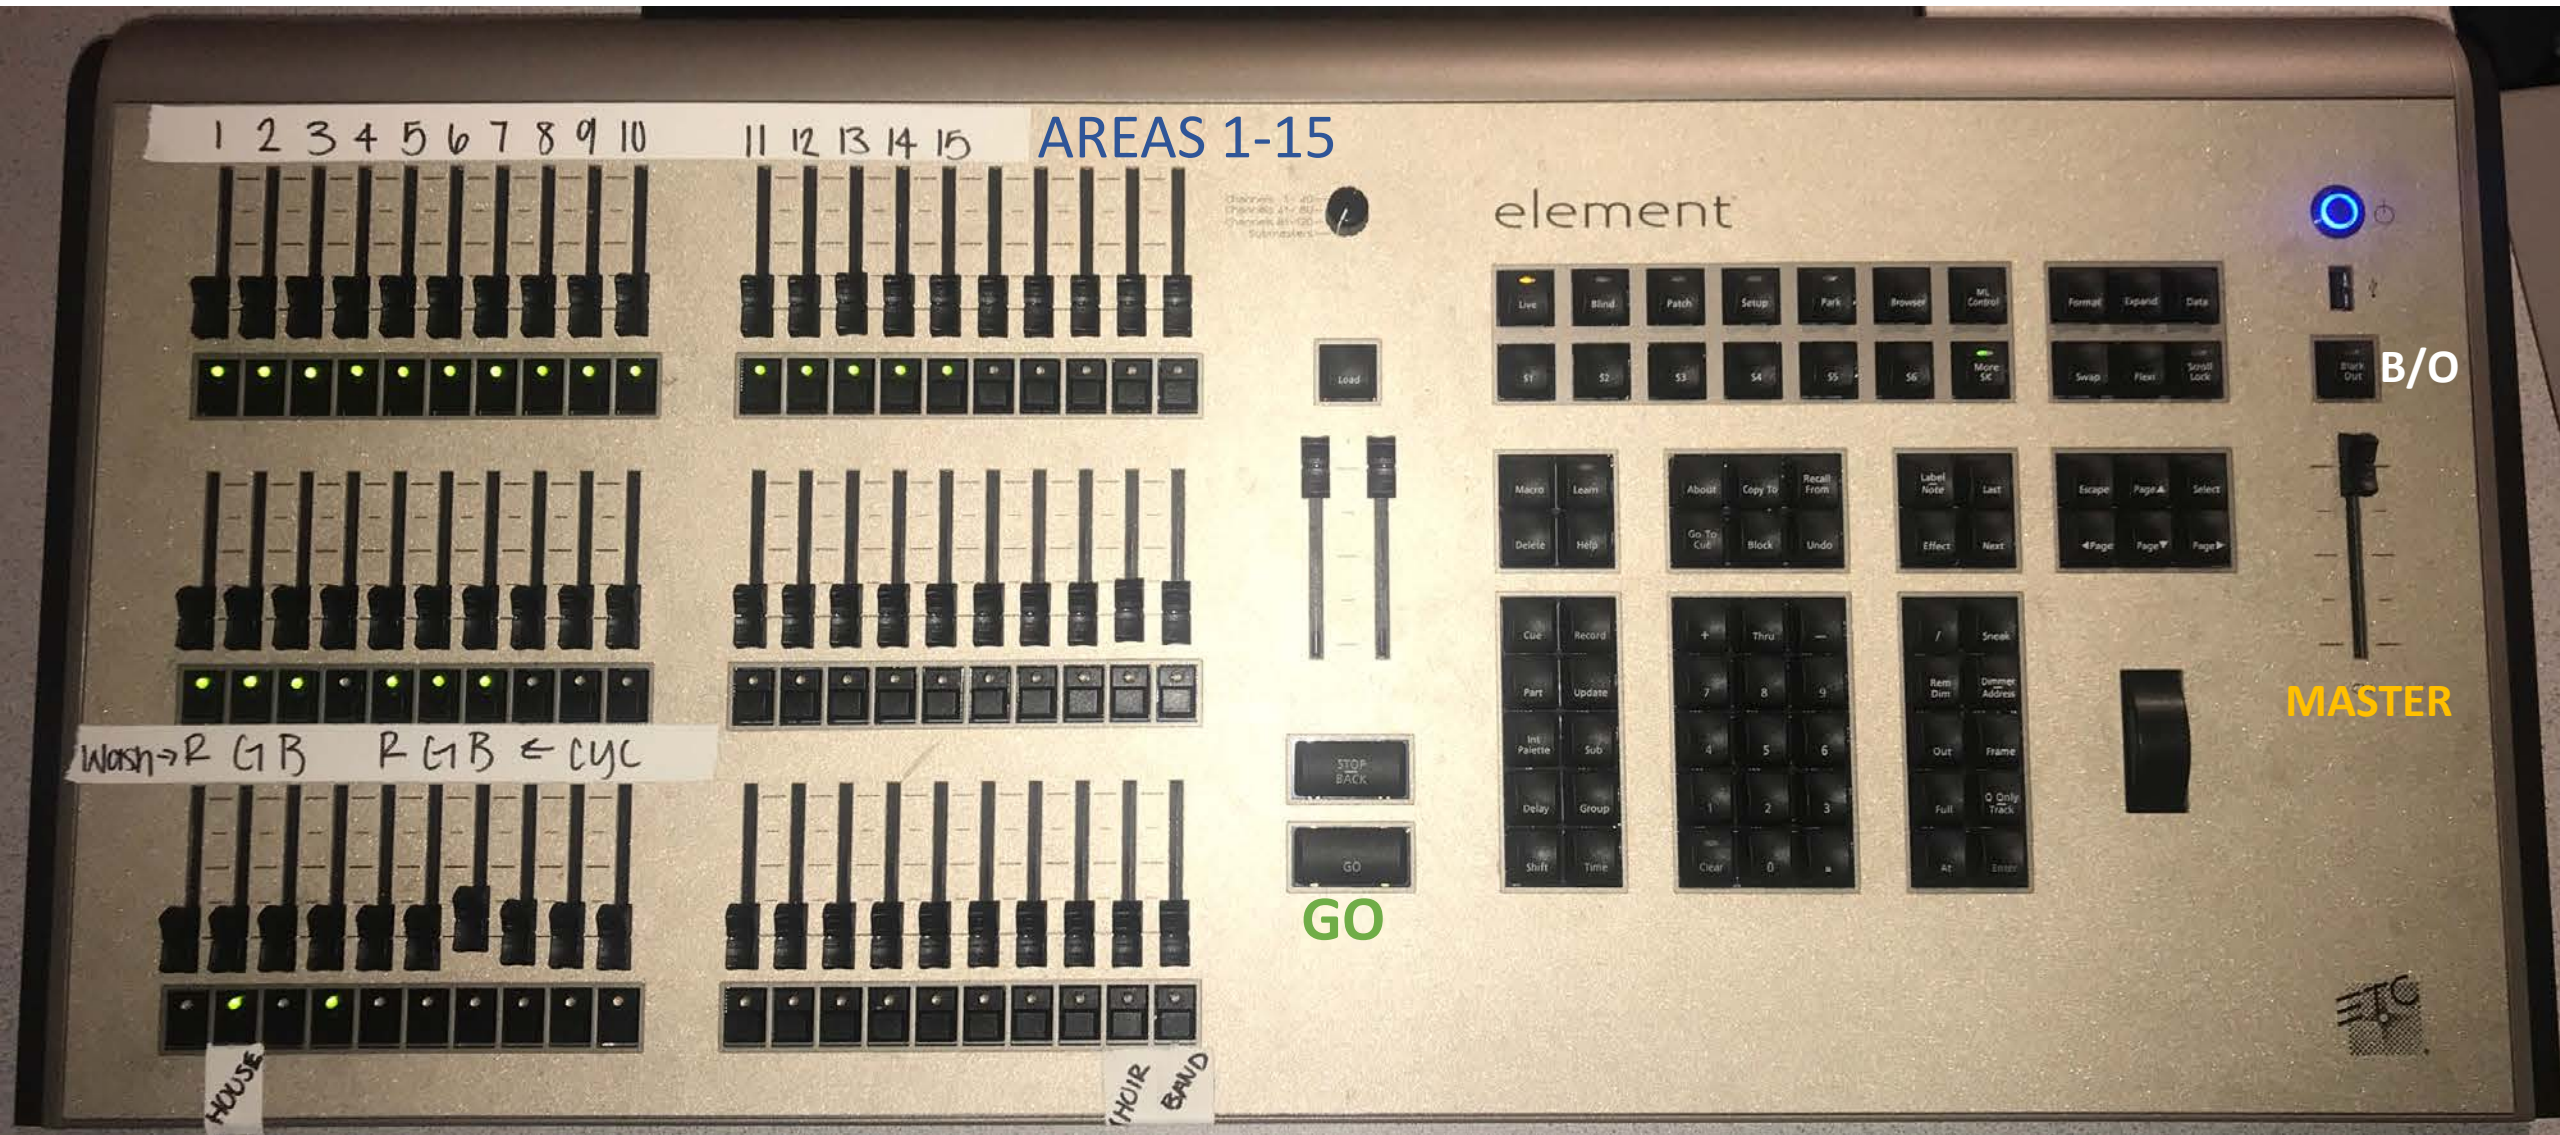

Proscenium 48'6"  
Apron 8' Deep  
Proscenium to  
rear curtain 35'  
Midstage is on a  
traveler

Yamaha QL5

HOUSE LIGHTS

LIGHT CUE SHEETS DUE NO LATER THAN MARCH 1